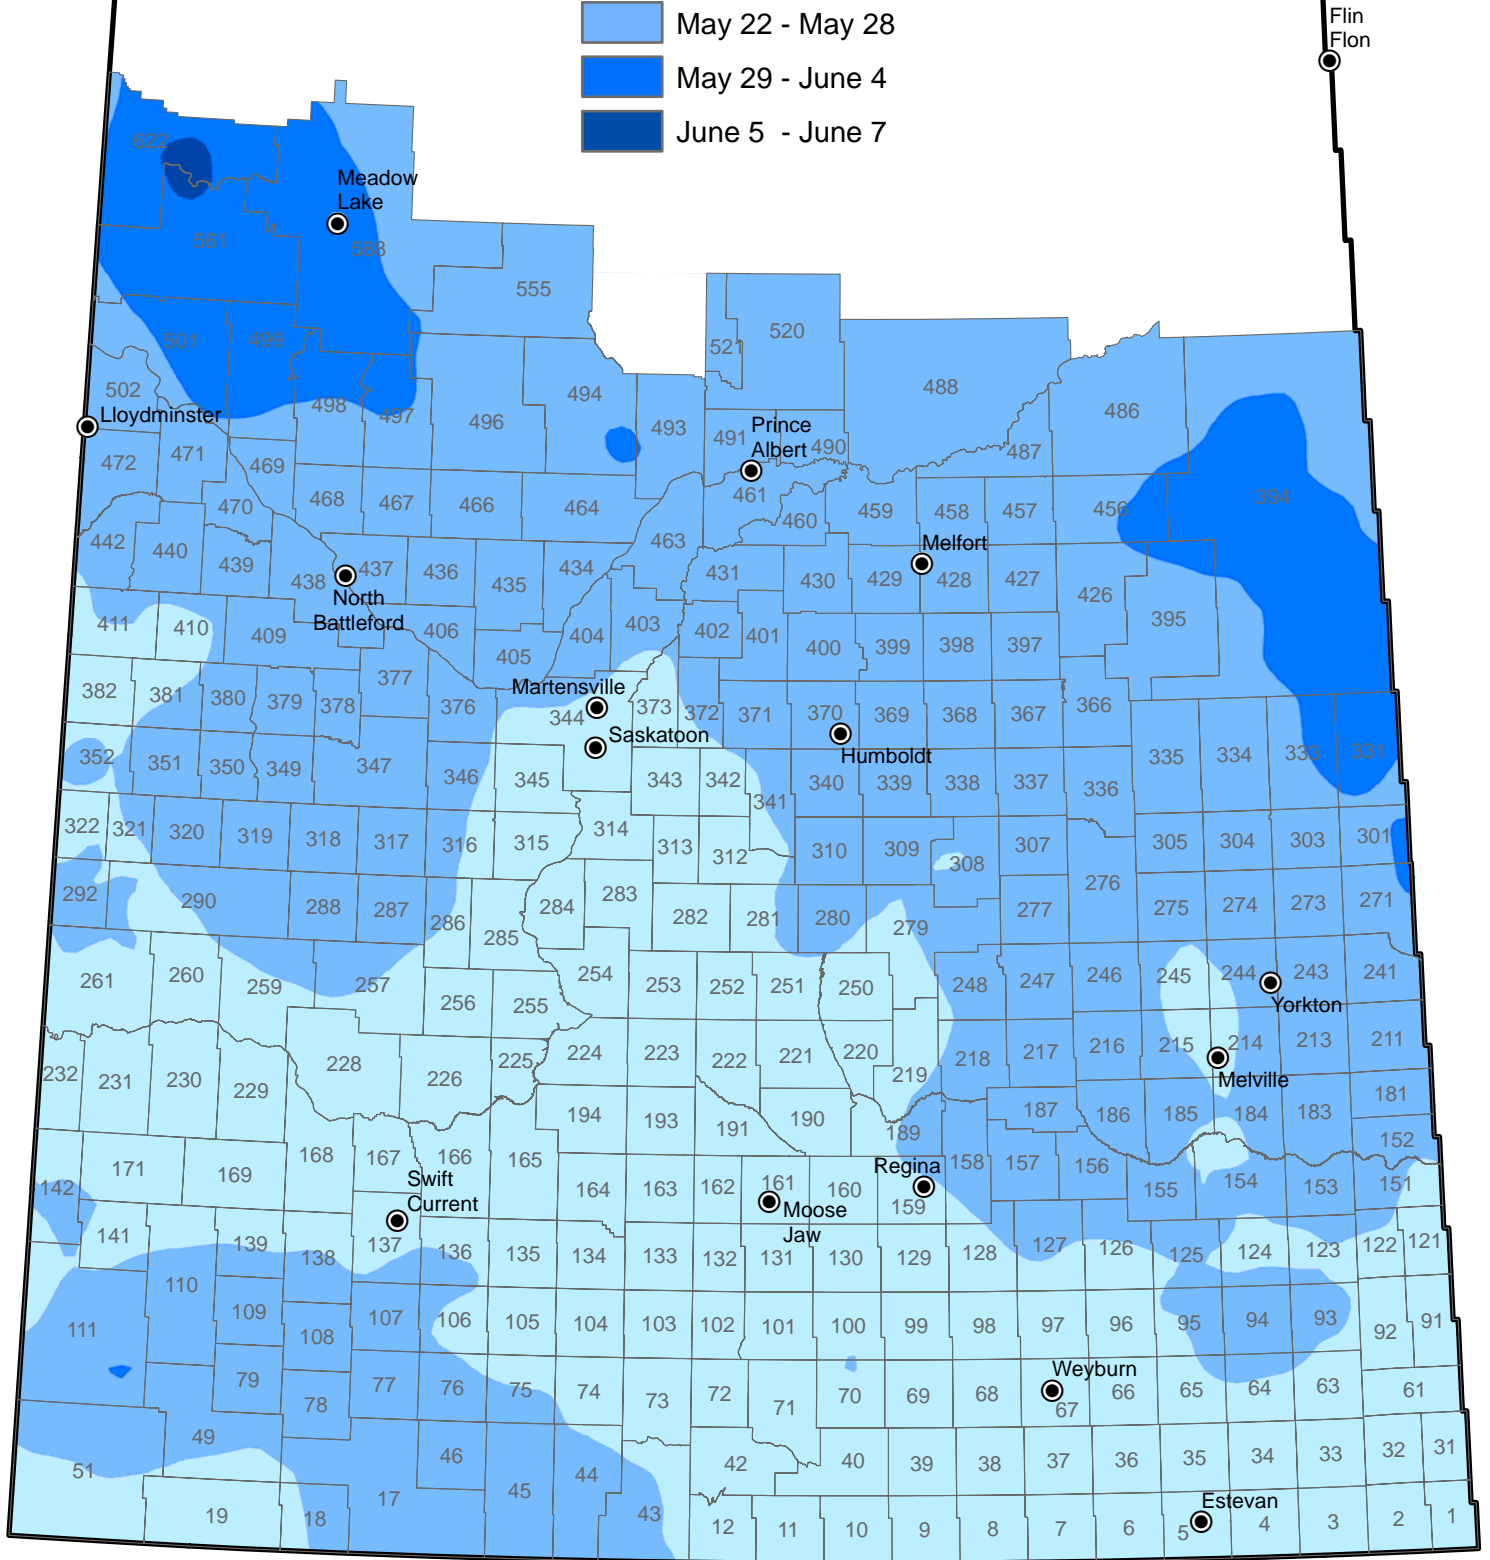

Last Frost in Spring

Dates

- May 15 - May 21
- May 22 - May 28
- May 29 - June 4
- June 5 - June 7

Data Source:
Frost Dates - Canada's First Fall Frost Normals (1981-2010),
Agriculture and Agri-food Canada

Geomatic Services, Ministry of Agriculture April 8, 2015