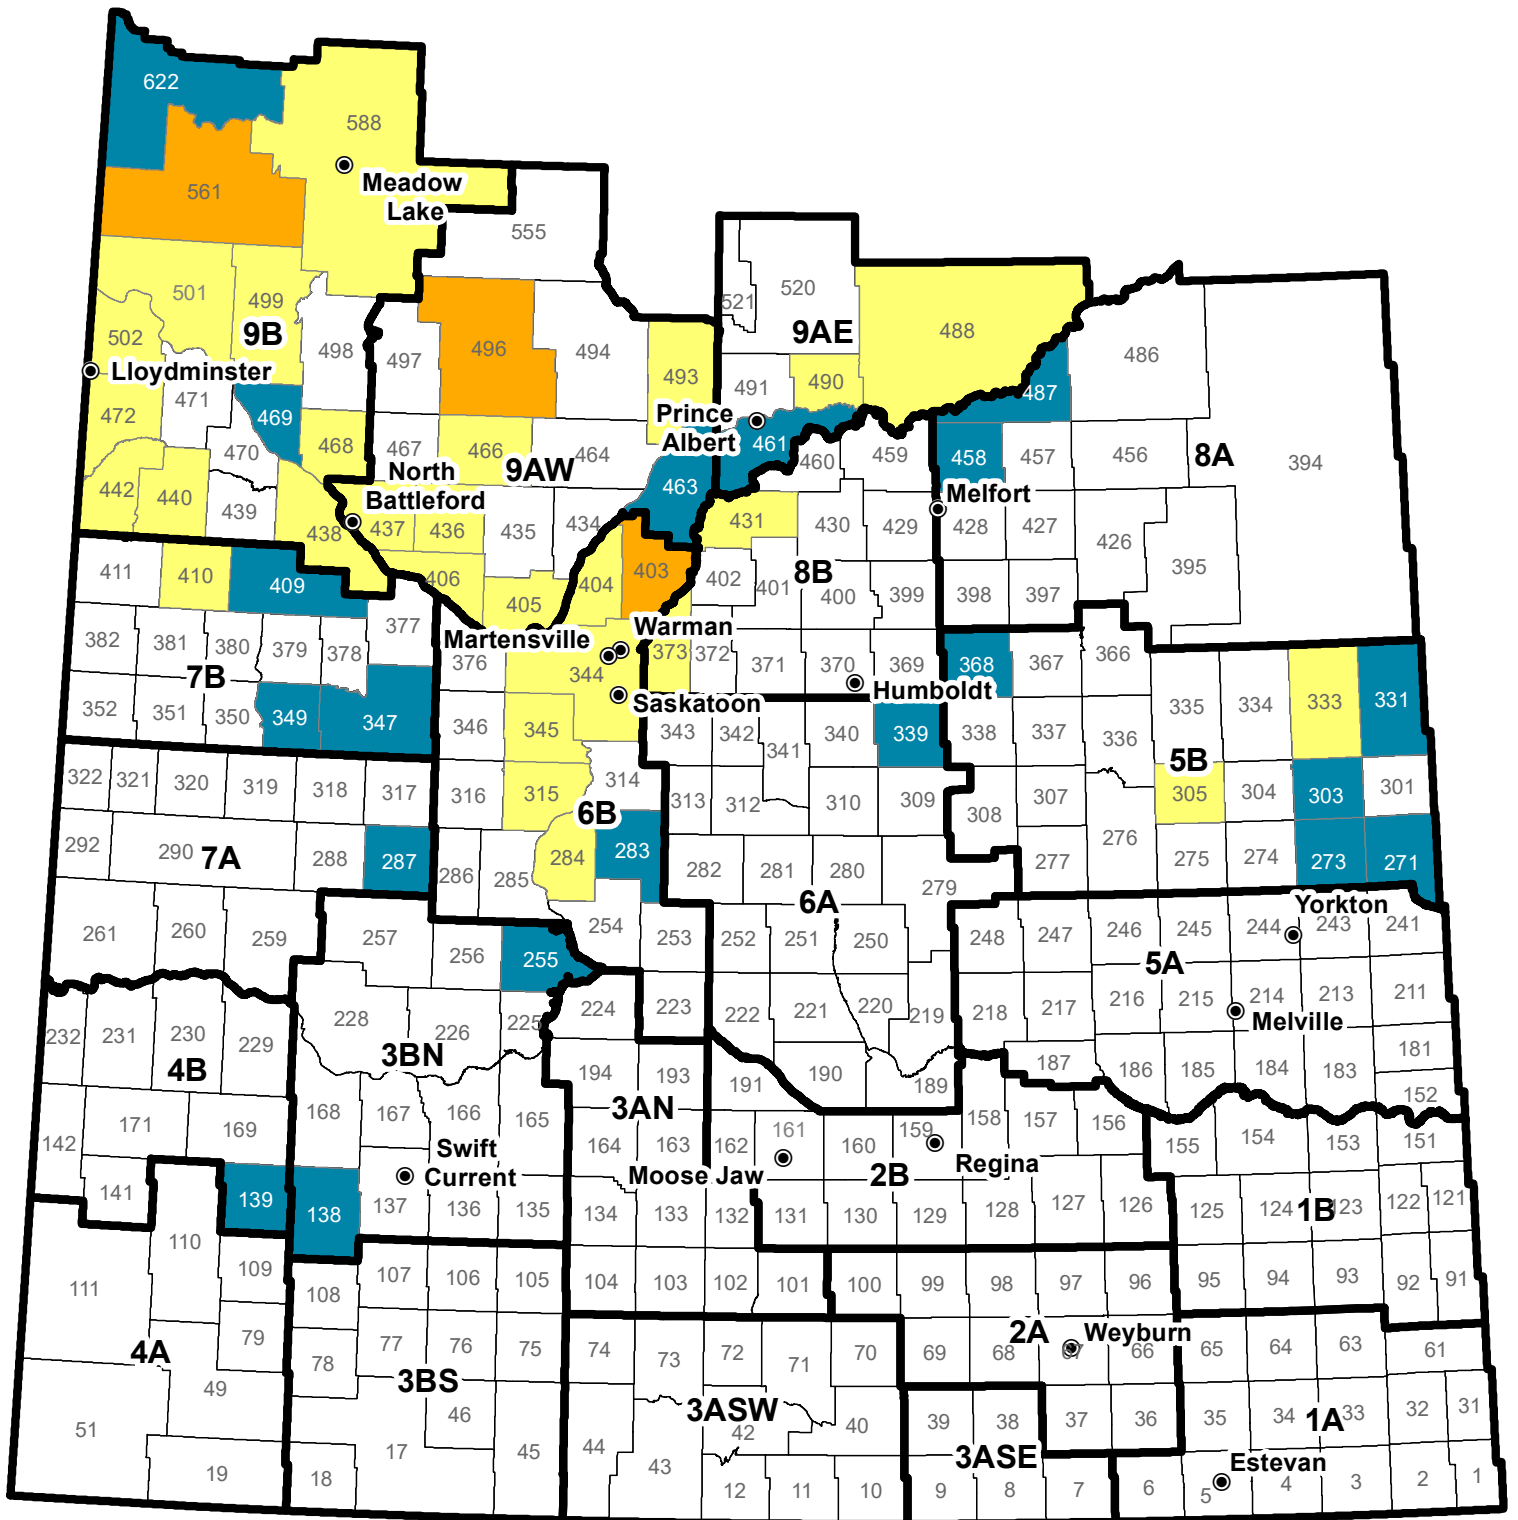

Clubroot Distribution in Saskatchewan (cumulative testing 2008 to 2022)

Data Source:
Clubroot Survey - Crops and Irrigation Branch

Geomatics Services, Ministry of Agriculture January 10, 2023